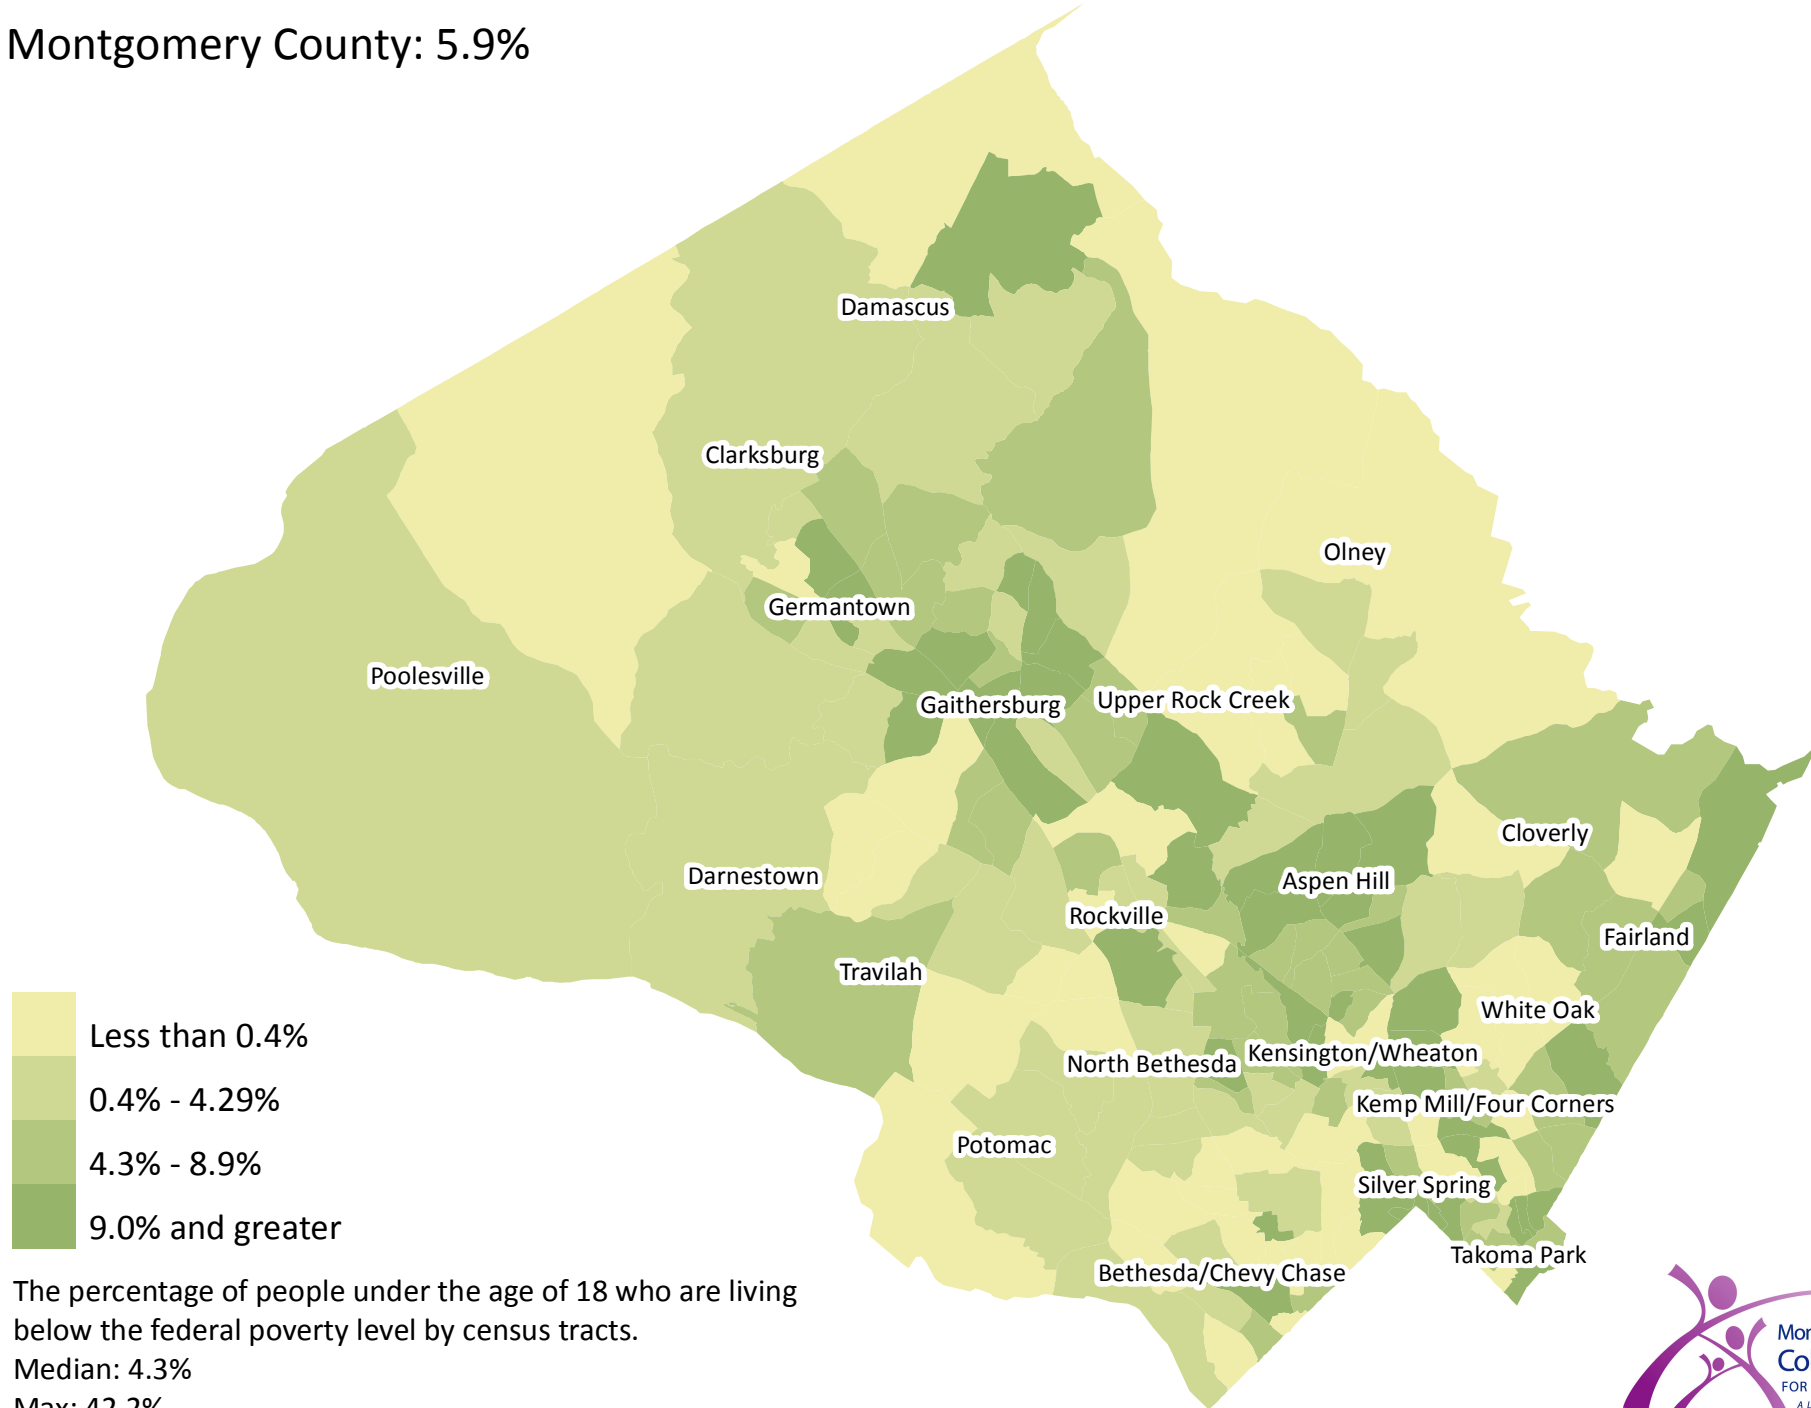

2005 to 2009 Montgomery County Children Living Below Poverty Level

Montgomery County: 5.9%

Map Created: 2/10/2011