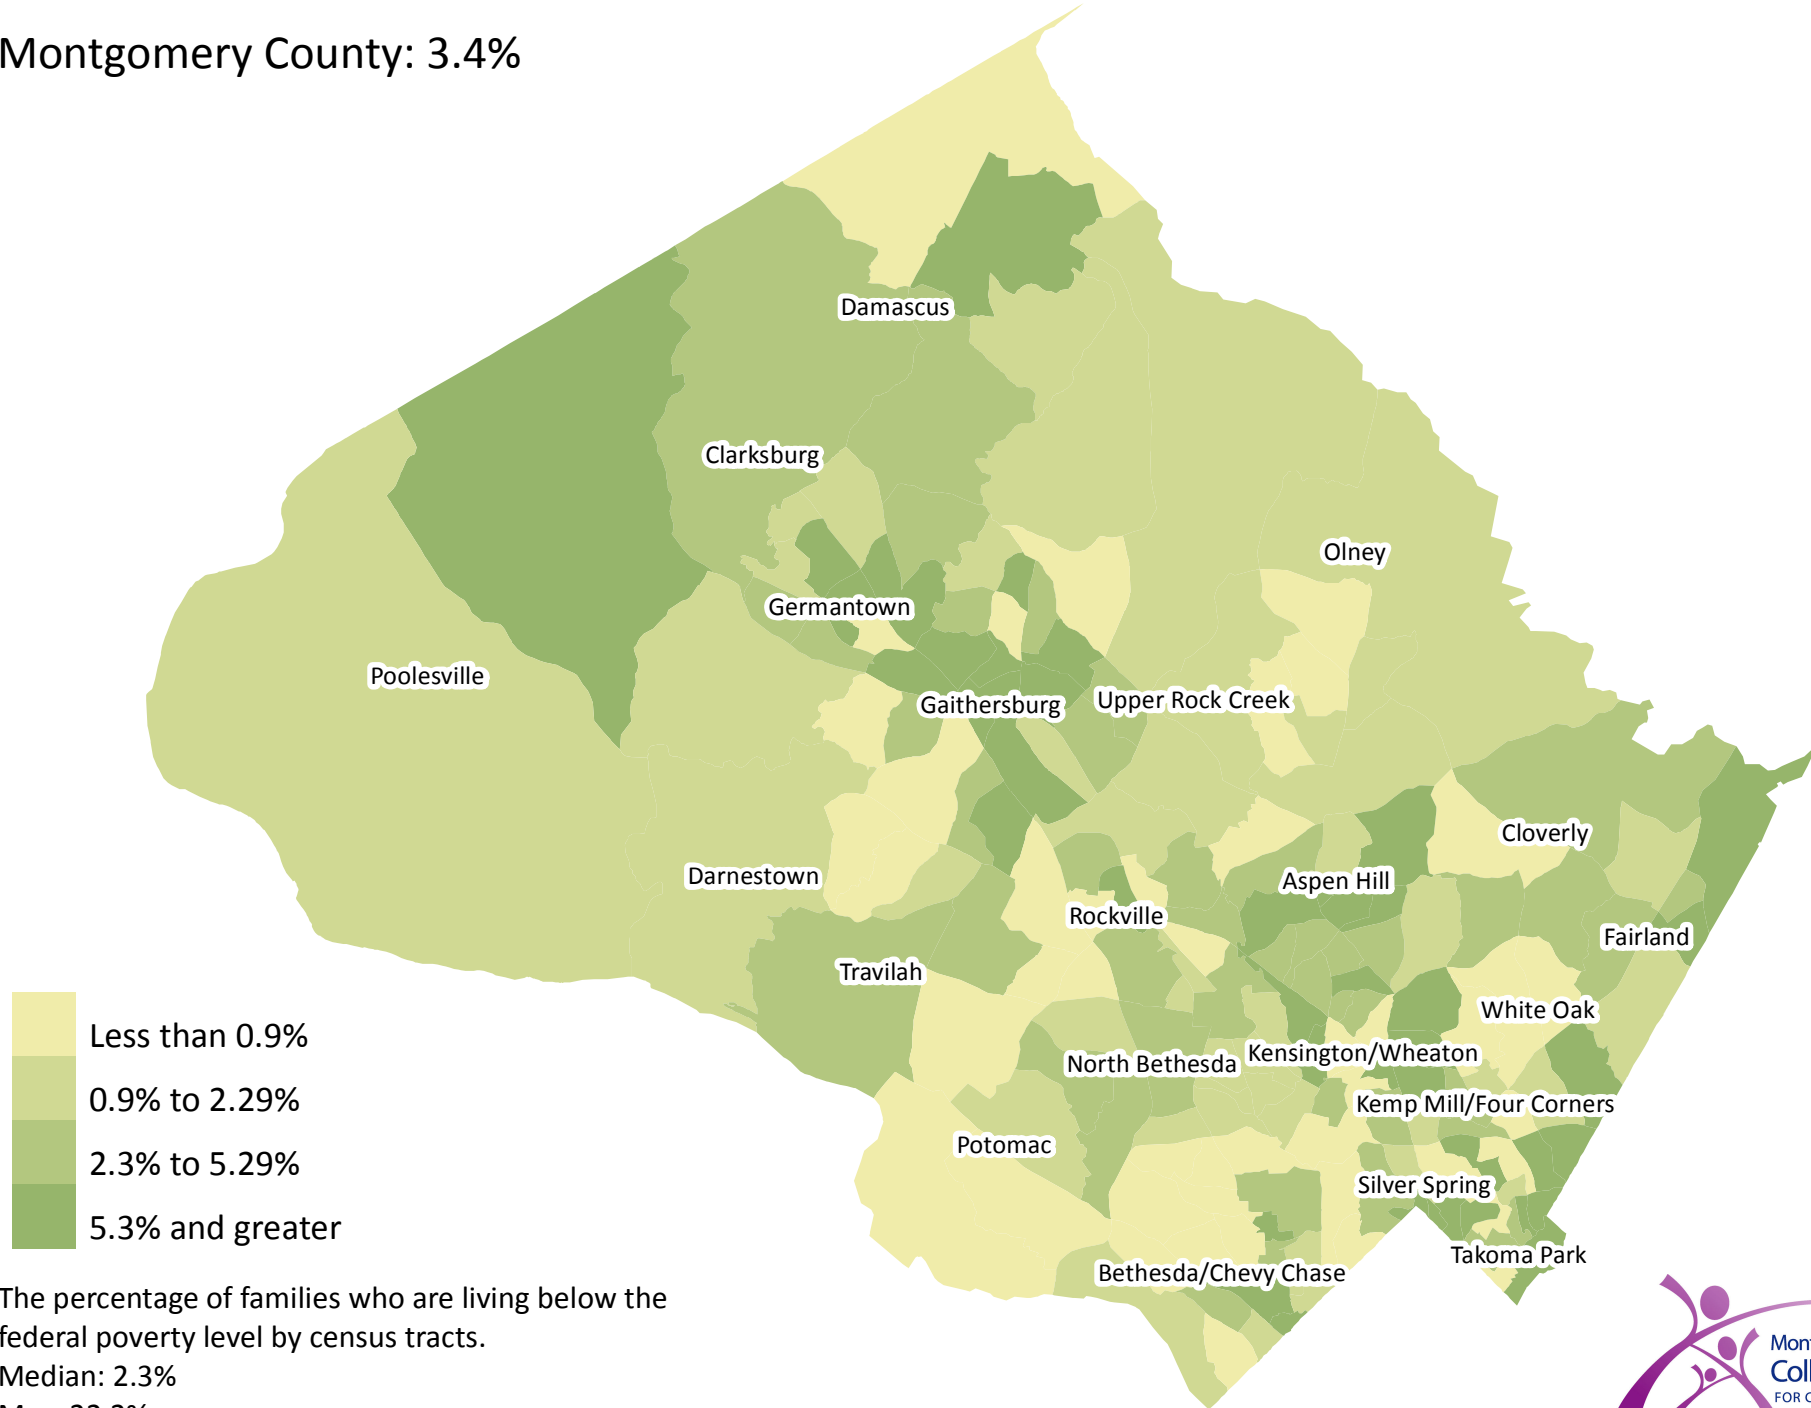

2005 to 2009 Montgomery County Families Living Below Poverty Level

Montgomery County: 3.4%

The percentage of families who are living below the federal poverty level by census tracts.

Median: 2.3%

Max: 22.2%

Source: American Community Survey, 2005 to 2009

Map Created: 2/10/2011