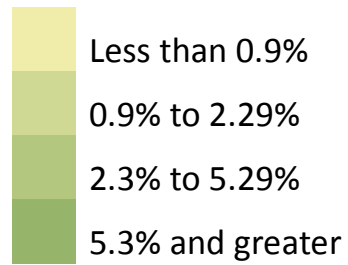

2005 to 2009 Montgomery County Families Living Below Poverty Level

Montgomery County: 3.4%

The percentage of families who are living below the federal poverty level by census tracts.

Median: 2.3%

Max: 22.2%