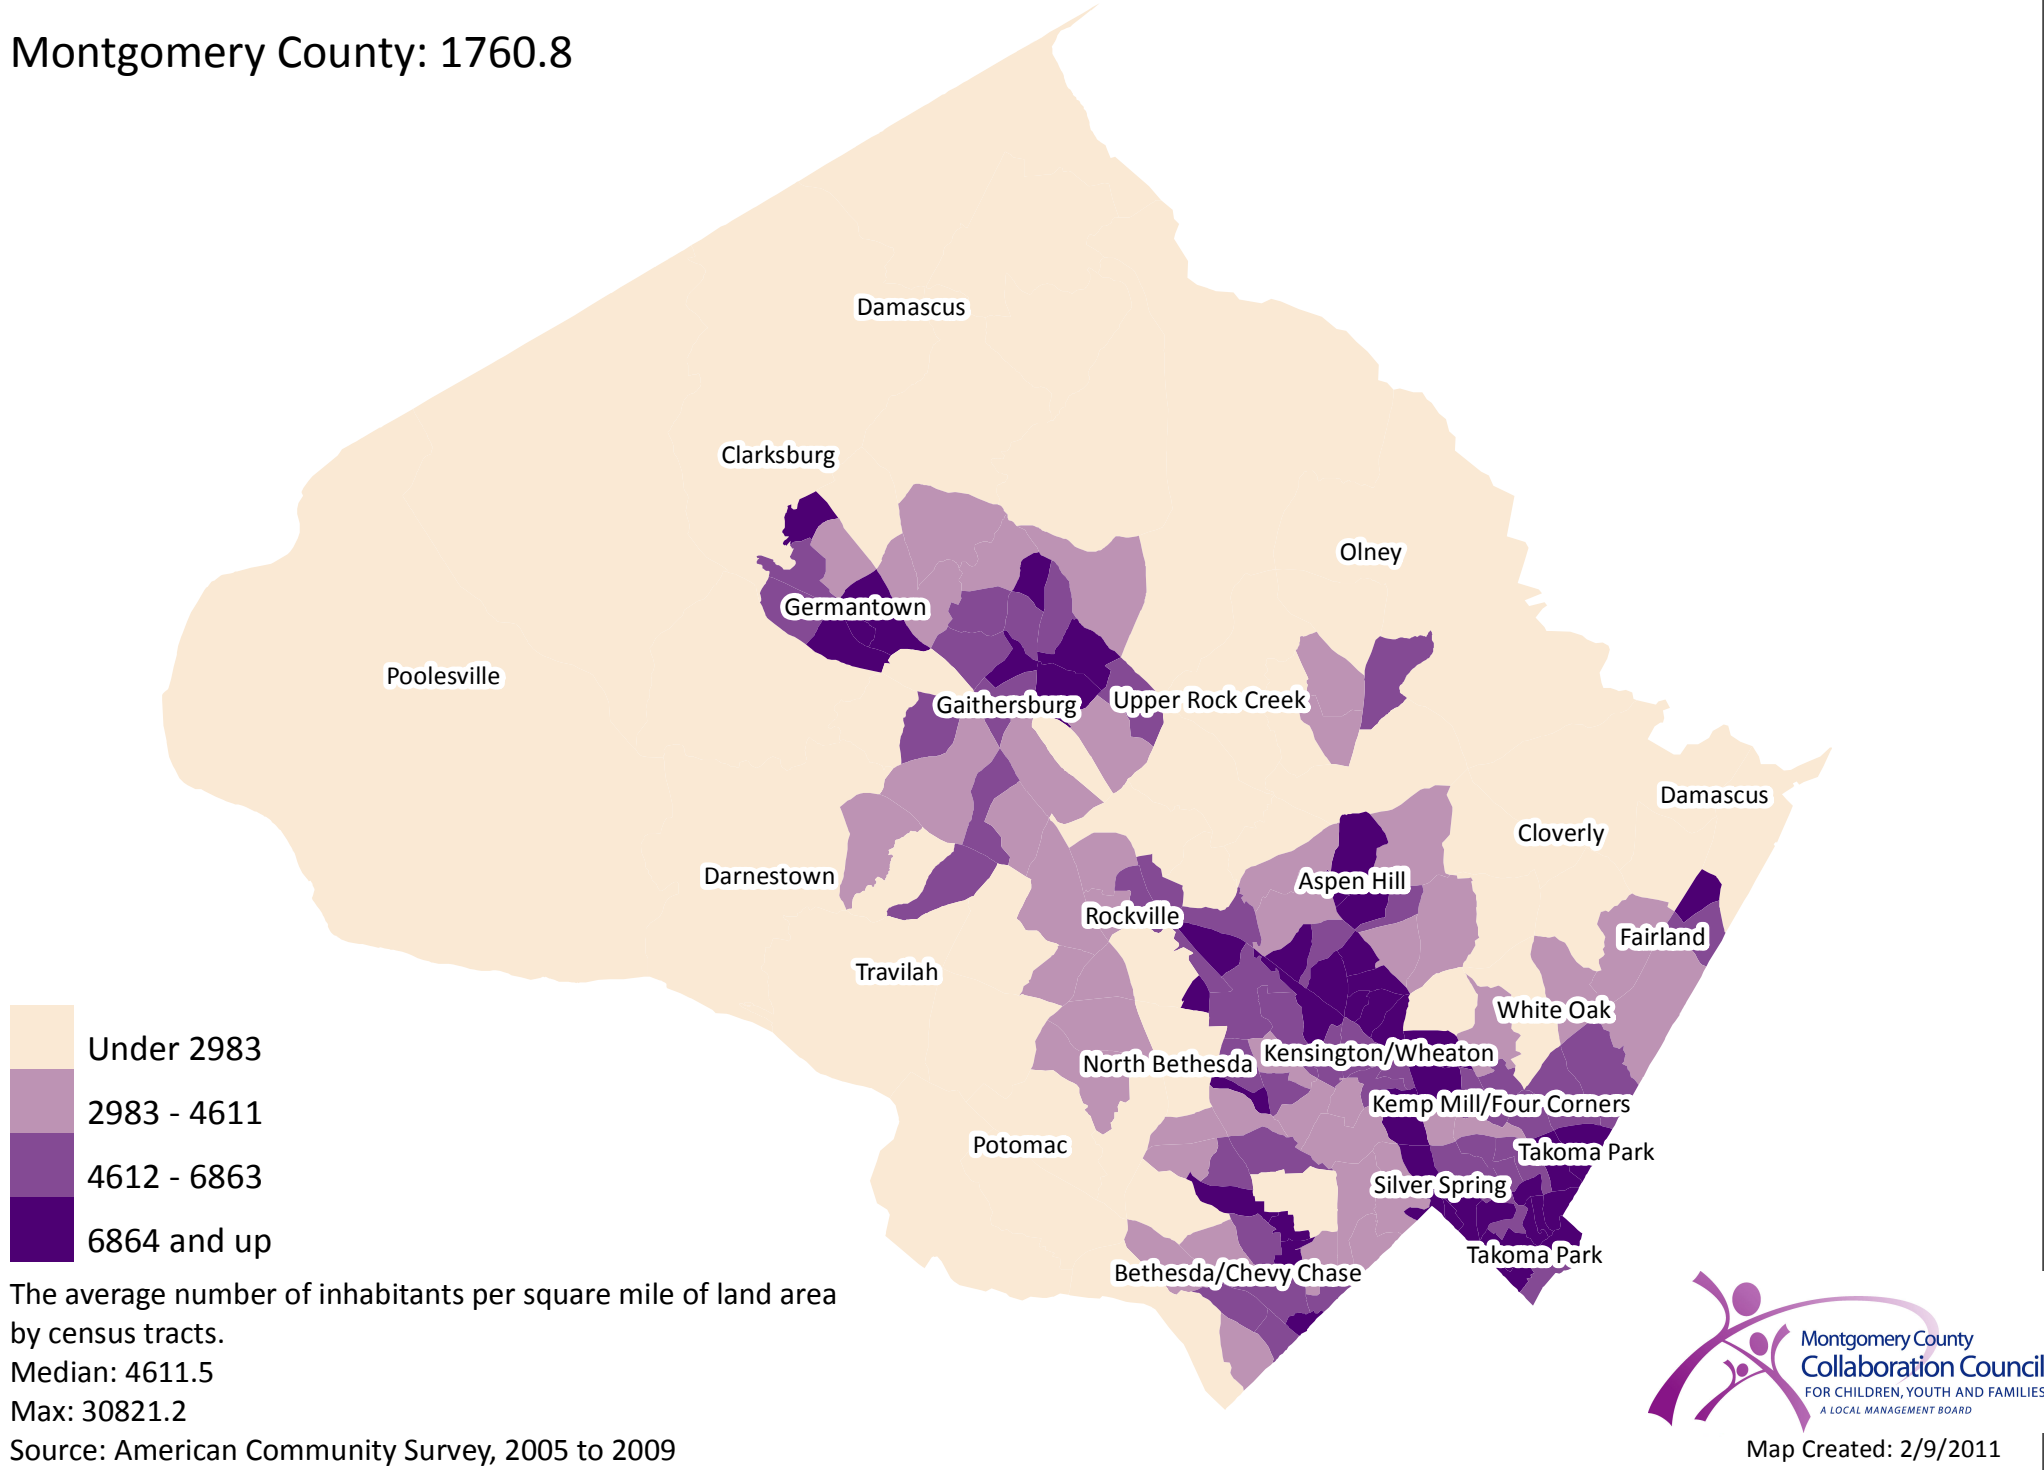

2005-2009 Montgomery County Persons per Square Mile

Montgomery County: 1760.8

Map Created: 2/9/2011