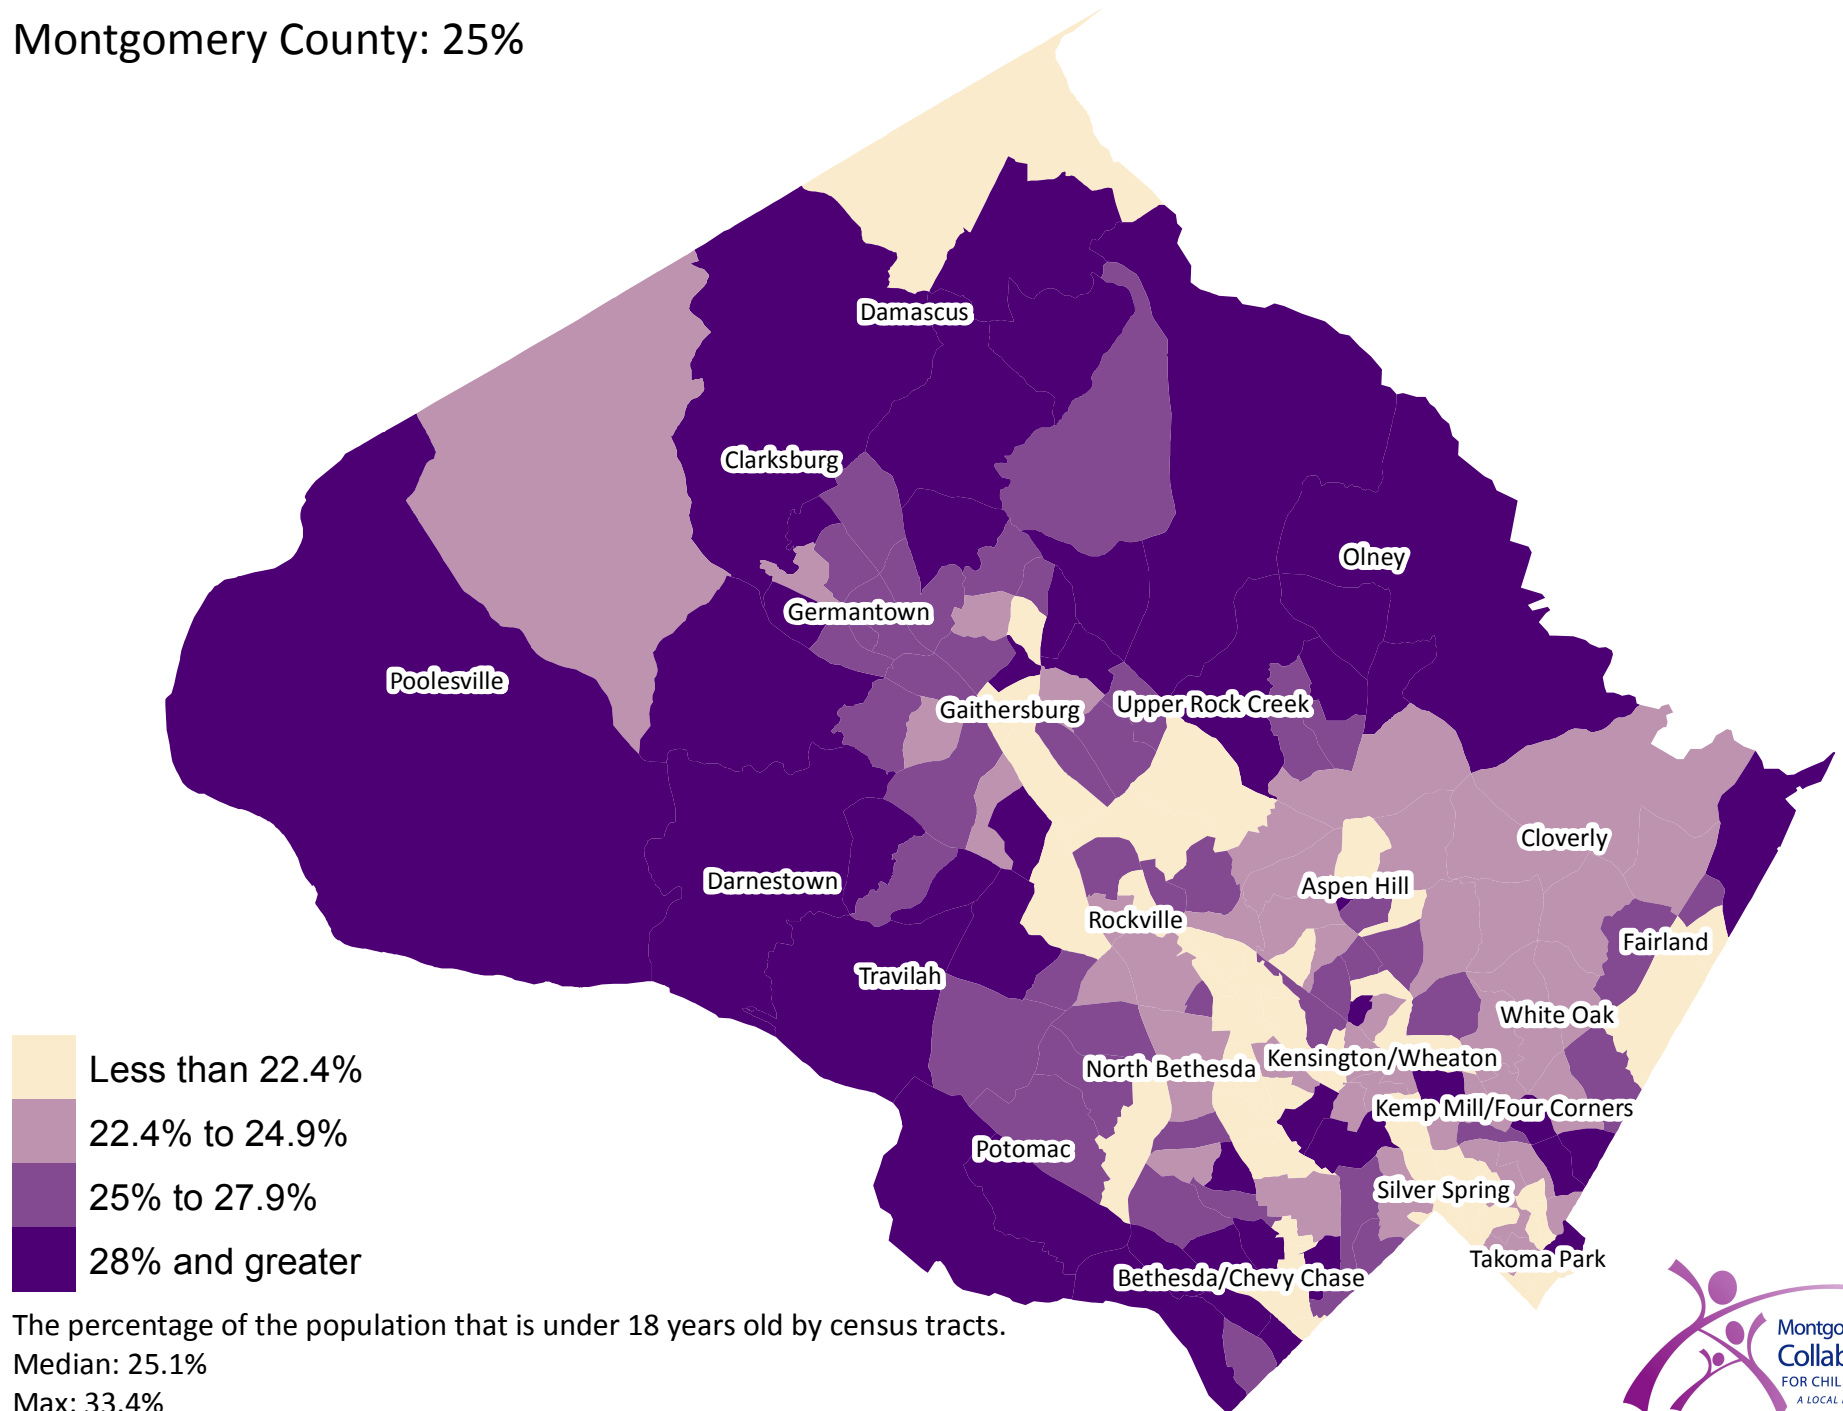

2005-2009 Montgomery County Population Under Age 18

Montgomery County: 25%

The percentage of the population that is under 18 years old by census tracts.

Median: 25.1%

Max: 33.4%

Source: American Community Survey, 2005 to 2009

Map Created: 2/10/2011