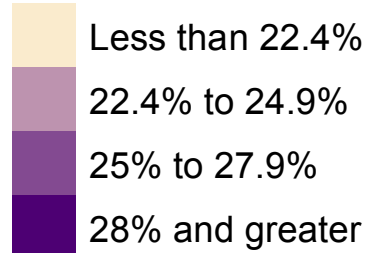

2005-2009 Montgomery County Population Under Age 18

Montgomery County: 25%

The percentage of the population that is under 18 years old by census tracts.

Median: 25.1%

Max: 33.4%

Source: American Community Survey, 2005 to 2009